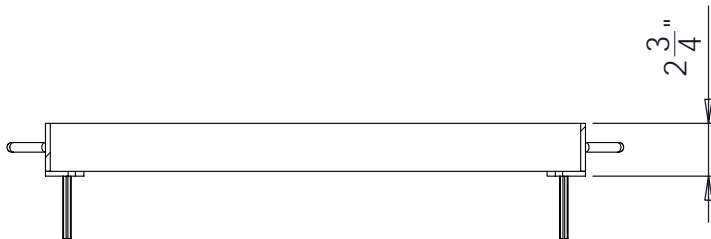

South Bay Foundry

WWW.SOUTHBAYFOUNDRY.COM

PHONE: (619) 956-2780 FAX: (619) 956-2788

E1278G

24x24 TRAFFIC GRATE
VFF-201

SECTION A-A

GENERAL INFORMATION

- *MATERIAL: STEEL ASTM A36
- *FINISH: HOT DIP GALVANIZED ASTM A123