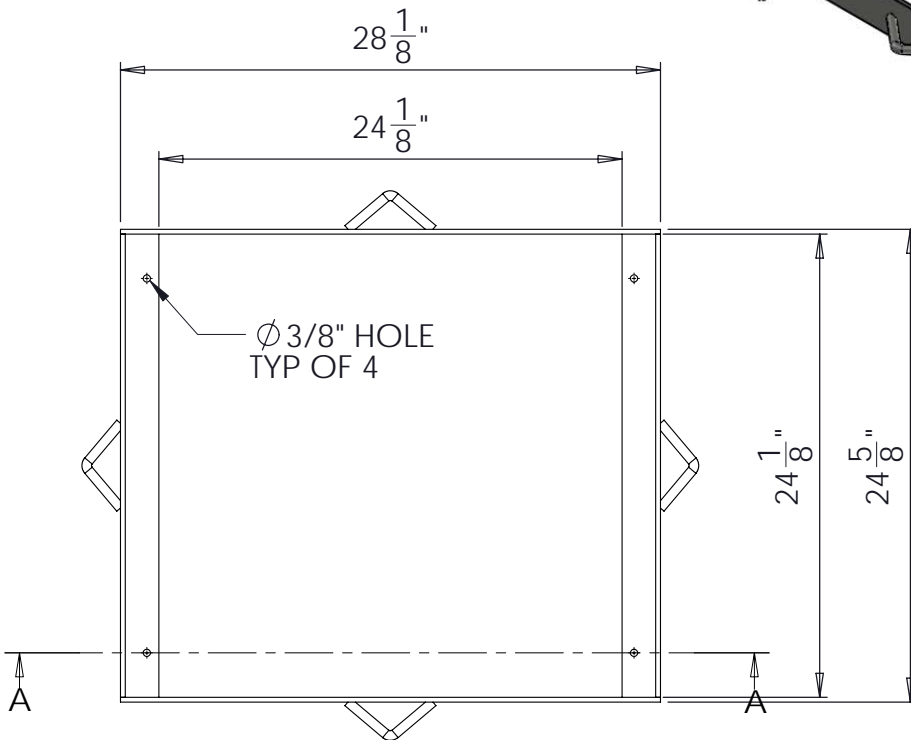

South Bay Foundry

WWW.SOUTHBAYFOUNDRY.COM

PHONE: (619) 956-2780 FAX: (619) 956-2788

E1278G

24x24 TRAFFIC GRATE
VFF-201

SECTION A-A

GENERAL INFORMATION

- *MATERIAL: STEEL ASTM A36
- *FINISH: HOT DIP GALVANIZED ASTM A123