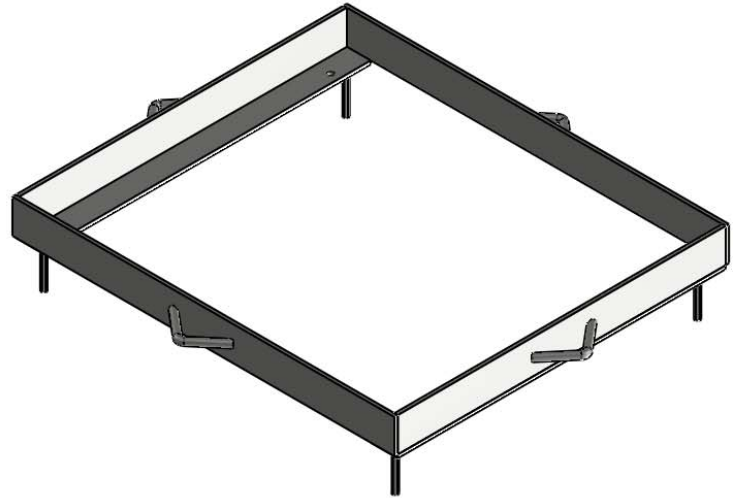

South Bay Foundry

WWW.SOUTHBAYFOUNDRY.COM

PHONE: (619) 956-2780 FAX: (619) 956-2788

E1278G

24x24 TRAFFIC GRATE
VFF-201

SECTION A-A

GENERAL INFORMATION

- *MATERIAL: STEEL ASTM A36
- *FINISH: HOT DIP GALVANIZED ASTM A123